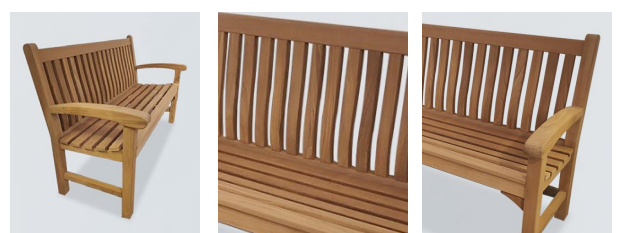

The ergonomic flared shape of this footrest ensures that you can relax your legs optimally.

Specifications:

Length : 540 mm

Width : 510 mm

Height : 510 mm

Material: Burma Teak

Finish: Unpolished

TEAK VICTORIA 155 BENCH

Product code : TFO-014-155

A Elegant garden bench

The seat and backrest are ergonomically shaped. The back slats run without a tangible transition into the crossbeams, ensuring a relaxed body posture. The garden bench is available in two different sizes: 1200 and 1500 mm wide.

Specifications:

Length : 1200 - 1500 mm

Depth : 650 mm

Height : 940 mm

Material: Burma Teak

Finish: Matte, Water based PU

TEAK NOBLE 155 BENCH

Product code : TFO-015-155

A Elegant garden bench

The seat and backrest are ergonomically shaped. The back slats run without a tangible transition into the crossbeams, ensuring a relaxed body posture. The garden bench is available in two different sizes: 1200 and 1500 mm wide.