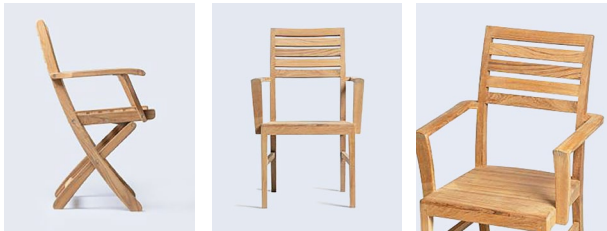

Specifications:

Length : 578 mm

Depth : 575 mm

Height : 950 mm

Material: Burma Teak

Finish: Matte, Water based PU

TEAK ALEXANDER OFFICE ARMCHAIR

Product code : TFI-015