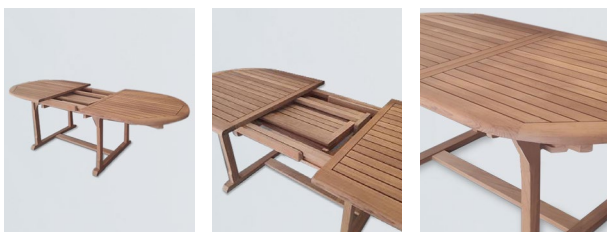

TEAK MANDALAY OVAL EXTENSION TABLE

Product code : TFO-027-2500

Simplicity of line and form appeal to a modern sensibility.

The linear design is emphasized in the solid teak dining table making the table perfect for commercial dining.

Specifications:

Length : 900 mm

Depth : 900 mm

Height : 750 mm

Material: Burma Teak

Finish: Matte, Water based PU

TEAK LONDON DINING TABLE

Product code : TFO-028-1458

Simplicity of line and form appeal to a modern sensibility.

The linear design is emphasized in the solid teak dining table making the table perfect for commercial dining.

Specifications:

Length : 1458 mm

Depth : 1458 mm

Height : 750 mm

Material: Burma Teak

Finish: Unpolished