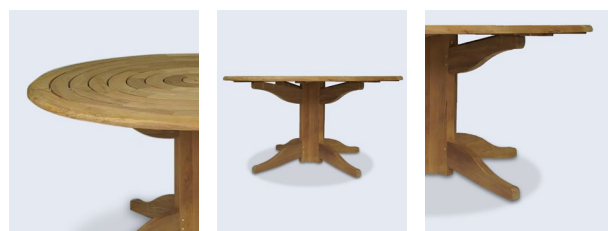

Specifications:

Length : 1458 mm

Depth : 1458 mm

Height : 750 mm

Material: Burma Teak

Finish: Unpolished