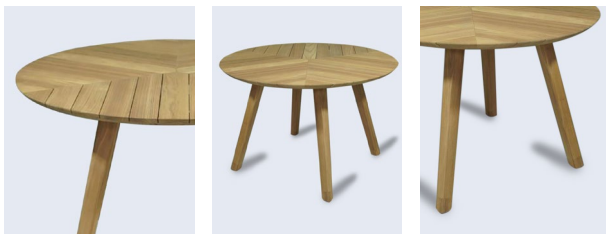

TEAK ROUND TABLE 45°

Product code : TFO-031-1200

Simplicity of line and form appeal to a modern sensibility.

The linear design is emphasized in the solid teak dining table making the table perfect for commercial dining.

Specifications:

Length : 1200 mm

Depth : 1200 mm

Height : 750 mm

Material: Burma Teak

Finish: Unpolished

TEAK SQUARE TABLE 1M

Product code : TFO-032-1000

Simplicity of line and form appeal to a modern sensibility.

The linear design is emphasized in the solid teak dining table making the table perfect for commercial dining.

Specifications:

Length : 900 mm

Depth : 900 mm

Height : 750 mm

Material: Burma Teak

Finish: Unpolished