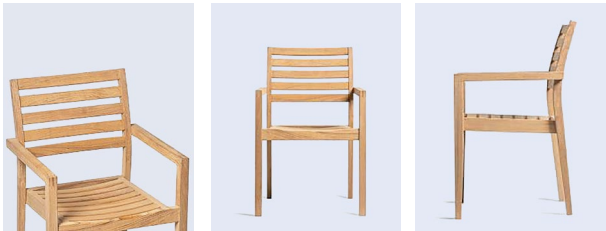

Specifications:

Length : 540 mm
Depth : 540 mm
Height : 820 mm

Material: Burma Teak

Finish: Unpolished