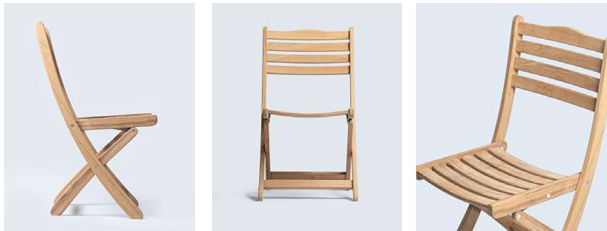

TEAK SANDOWAY CHAIR

Product code : TFI-011

Teak Sandoway chair is a great edition for your outdoor dining set. It features easy storage with self-standing when being folded.

This chair comes in one piece, without arms, and is fully assembled.

Specifications:

Length : 480 mm

Depth : 620 mm

Height : 940 mm

Material: Burma Teak

Finish: Unpolished

TEAK ALEXANDER OFFICE CHAIR (SEAT & BACK WITH CUSHION)

Product code : TFI-012

The perfect combination of style and function. Designed with both form and function in mind, this chair is the epitome of contemporary chic. Its clean lines and sleek design make it the perfect addition to any outdoor or indoor dining area.

Specifications:

Length : 430 mm

Depth : 520 mm

Height : 950 mm

Material: Burma Teak

Finish: Unpolished