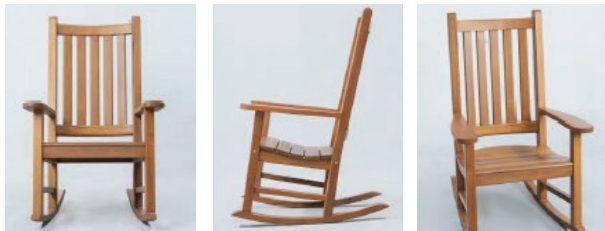

Specifications:

Length : 680 mm

Depth : 810 mm

Height : 1120 mm

Material: Burma Teak

Finish: Matte, Water based PU

TEAK BENCH (6FT.)

Product code : TFO-004

A Elegant garden bench

The seat and backrest are ergonomically shaped. The back slats run without a tangible transition into the crossbeams, ensuring a relaxed body posture. The garden bench is available in two different sizes: 1200 and 1500 mm wide.