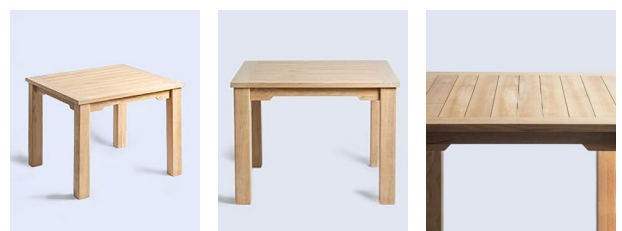

Specifications:

Length : 1000 mm

Depth : 1000 mm

Height : 750 mm

Material: Burma Teak

Finish: Unpolished