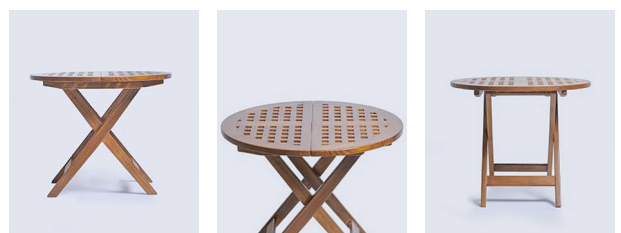

Specifications:

Dia : 620 mm

Height : 500 mm

Material: Burma Teak

Finish: Unpolished