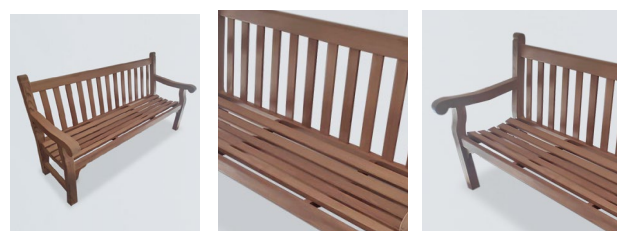

A Elegant garden bench

The seat and backrest are ergonomically shaped. The back slats run without a tangible transition into the crossbeams, ensuring a relaxed body posture. The garden bench is available in two different sizes: 1200 and 1500 mm wide.

Specifications:

Length : 1200 - 1500 mm

Depth : 650 mm

Height : 940 mm

Material: Burma Teak

Finish: Matte, Water based PU

FOOT STOOL

Product code : TFO-005

This teak folding Foot stool / side table is a practical & great value addition to your indoor or outdoor setting.

Rest your drinks, snacks, books, sunglasses and so forth, or use as a Foot stool to rest your aching feet.