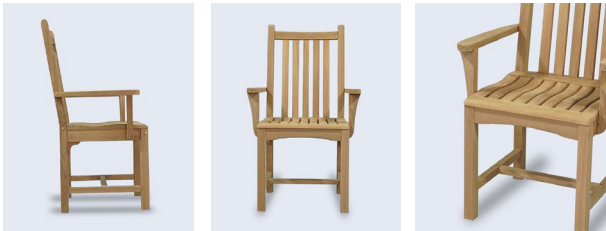

Specifications:

Length : 490 mm

Depth : 620 mm

Height : 860 mm

Material: Burma Teak

Finish: Unpolished

TEAK BOSTON DINING ARM CHAIR

Product code : TFI-019