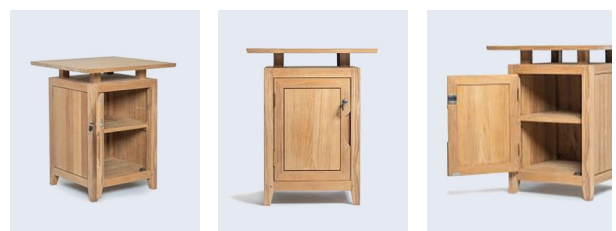

Specifications:

Length : 450 mm

Depth : 450 mm

Height : 540 mm

Material: Burma Teak

Finish: Unpolished

TEAK RATTAN STUDY CHAIR

Product code : TFI-025