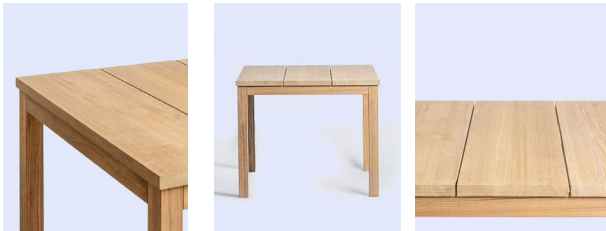

TEAK BLOOM SQUARE TABLE

Product code : TFO-017-910

Simplicity of line and form appeal to a modern sensibility.

The linear design is emphasized in the solid teak dining table making the table perfect for commercial dining.

Specifications:

Length : 910 mm

Depth : 910 mm

Height : 750 mm

Material: Burma Teak

Finish: Unpolished

TEAK BLOOM RECTANGLE TABLE

Product code : TFO-017-1520, 1760, 2130

Simplicity of line and form appeal to a modern sensibility.

The linear design is emphasized in the solid teak dining table making the table perfect for commercial dining.

Specifications:

Length : 1520 - 1760 - 2130 mm

Depth : 910 mm

Height : 900 mm

Material: Burma Teak

Finish: Unpolished