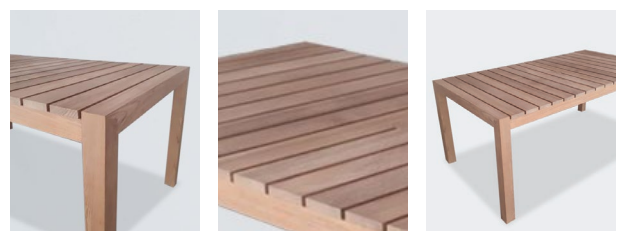

Specifications:

Length : 800 mm

Depth : 700 mm

Height : 750 mm

Material: Burma Teak

Finish: Unpolished