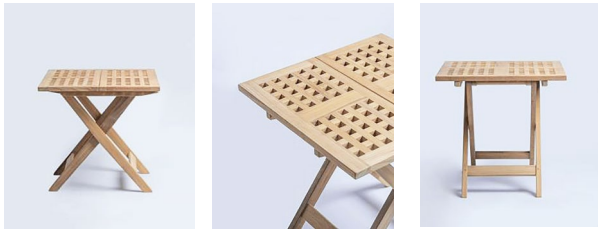

The simplicity of line and form appeals to a modern sensibility.

The linear design is emphasized in the solid teak table, making it a perfect choice for commercial settings. Additionally, if you require a versatile option, our folding table offers both practicality and style to suit various needs and settings.

Specifications:

Dia : 620 mm

Height : 500 mm

Material: Burma Teak

Finish: Unpolished

TEAK PORTABLE SQUARE TABLE

Product code : TFO-020-520 ST

The simplicity of line and form appeals to a modern sensibility.

The linear design is emphasized in the solid teak table, making it a perfect choice for commercial settings. Additionally, if you require a versatile option, our folding table offers both practicality and style to suit various needs and settings.