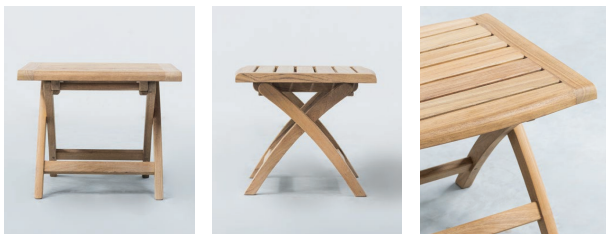

A Elegant garden bench

The seat and backrest are ergonomically shaped. The back slats run without a tangible transition into the crossbeams, ensuring a relaxed body posture. The garden bench is available in two different sizes: 1200 and 1500 mm wide.

Specifications:

Length : 1200 - 1500 mm

Depth : 650 mm

Height : 940 mm

Material: Burma Teak

Finish: Matte, Water based PU

FOOT STOOL

Product code : TFO-005

This teak folding Foot stool / side table is a practical & great value addition to your indoor or outdoor setting.

Rest your drinks, snacks, books, sunglasses and so forth, or use as a Foot stool to rest your aching feet.