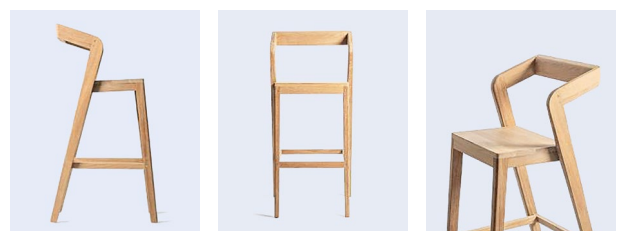

TEAK HIGH BAR STOOL

Product code : TFI-016

The warmth of wood with the legendary longevity of teak! Elevate how you dine outdoors with the barstools designed to give you a boost. Great for outdoor spaces with deck railing or tall outdoor plants, our barstools make sure the only thing getting in the way of your view is whoever is sitting across from you.

Specifications:

Length : 540 mm
Depth : 620 mm
Height : 1160 mm

Material: Burma Teak

Finish: Unpolished

TEAK CLASSIC FOLDING ARMCHAIR

Product code : TFI-017

The perfect combination of style and function. Designed with both form and function in mind, this chair is the epitome of contemporary chic. Its clean lines and sleek design make it the perfect addition to any outdoor or indoor dining area.