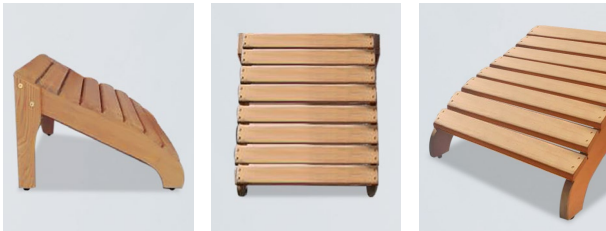

Our furniture are manufactured in Burma, as per US & European Standards, thereby ensuring authenticity of the product along with the highest quality of workmanship.

TEAK ADIRONDACK FOOTREST

Product code : TFO-001

Ergonomically shaped for total relaxation,

The ergonomic flared shape of this footstool ensures that you can relax your legs optimally.

Specifications:

Length : 540 mm

Depth : 510 mm

Height : 510 mm

Material: Burma Teak

Finish: Unpolished

ADIRONDACK CHAIR

Product code : TFO-002

Relax in the deep comfort of a truly ergonomic teak Adirondack chair.

While maintaining the deep seat of a traditional Adirondack chair, our design is angled slightly for ease of entry and exit, just in case you choose to leave! The slats roll comfortably behind one's knees. The high cottage-style back cradles your back and head. Extra-wide flat arms are perfect for holding your favourite beverage.