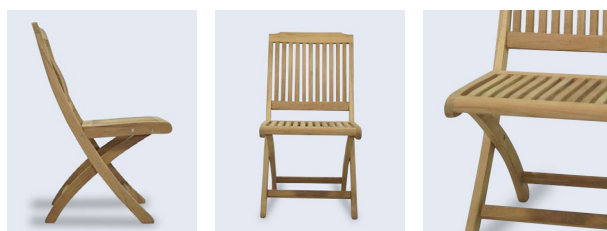

Specifications:

Length : 490 mm

Depth : 620 mm

Height : 860 mm

Material: Burma Teak

Finish: Unpolished

TEAK BOSTON DINING ARM CHAIR

Product code : TFI-019