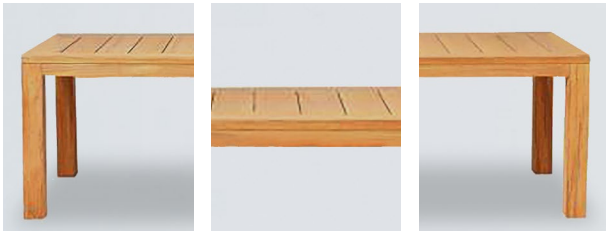

ELEGANCE RECTANGLE TABLE

Product code : TFO-019-1910, 2400

Robust but nevertheless elegant

The Table gives an incomparable charm to your garden set with its elegant design highlighted by the beautiful and warm appearance of the teak wood.

Specifications:

Length : 1910 - 2400 mm

Depth : 1000 mm

Height : 750 mm

Material: Burma Teak

Finish: Unpolished

TEAK PORTABLE ROUND TABLE

Product code : TFO-020-620 RT

The simplicity of line and form appeals to a modern sensibility.

The linear design is emphasized in the solid teak table, making it a perfect choice for commercial settings. Additionally, if you require a versatile option, our folding table offers both practicality and style to suit various needs and settings.

Specifications:

Dia : 620 mm

Height : 500 mm

Material: Burma Teak

Finish: Unpolished