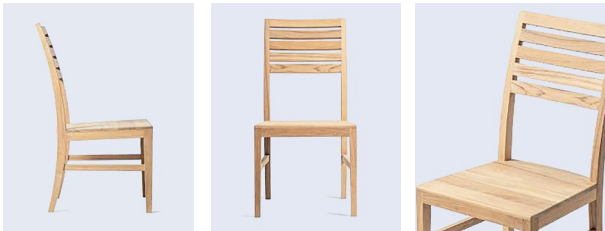

Specifications:

Length : 430 mm

Depth : 520 mm

Height : 950 mm

Material: Burma Teak

Finish: Unpolished

TEAK ALEXANDER OFFICE CHAIR

Product code : TFI-013