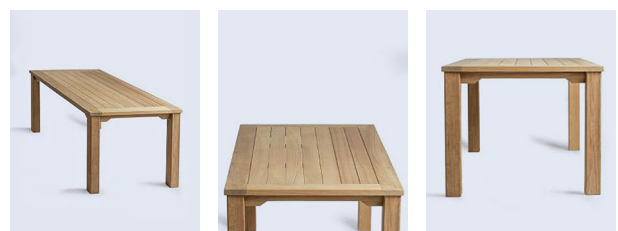

Material: Burma Teak

Finish: Unpolished

TEAK PRIME SQUARE TABLE

Product code : TFO-021-1030 ST

Robust yet elegant, the table imparts a unique charm to your garden ensemble, boasting a graceful design accentuated by the captivating warmth and beauty of teak wood.