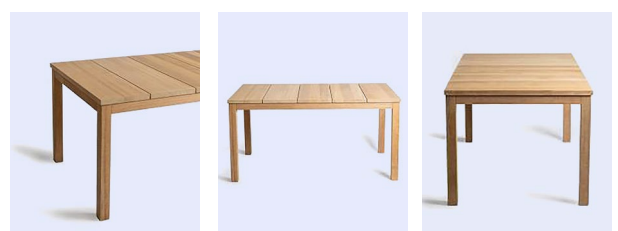

Simplicity of line and form appeal to a modern sensibility.

The linear design is emphasized in the solid teak dining table making the table perfect for commercial dining.

Specifications:

Length : 1520 - 1760 - 2130 mm

Depth : 910 mm

Height : 900 mm

Material: Burma Teak

Finish: Unpolished

TEAK FOLDING SQUARE TABLE

Product code : TFO-018-800

The simplicity of line and form appeals to a modern sensibility.

The linear design is emphasized in the solid teak table, making it a perfect choice for commercial settings. Additionally, if you require a versatile option, our folding table offers both practicality and style to suit various needs and settings.