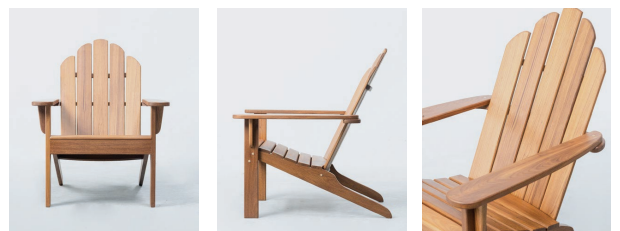

Finish: Unpolished

ADIRONDACK CHAIR

Product code : TFO-002

Relax in the deep comfort of a truly ergonomic teak Adirondack chair.

While maintaining the deep seat of a traditional Adirondack chair, our design is angled slightly for ease of entry and exit, just in case you choose to leave! The slats roll comfortably behind one's knees. The high cottage-style back cradles your back and head. Extra-wide flat arms are perfect for holding your favourite beverage.

Specifications:

Length : 780 mm

Depth : 910 mm

Height : 980 mm

Material: Burma Teak

Finish: Matte,
Water based PU

ROCKING CHAIR

Product code : TFO-003

Comfort and fun at the same time.

A sure favourite for rocker lovers, the classic rocking chair features a tall concave back that offers complete support and comfort. Built with traditional mortise and tenon joinery methods, the rocker is built to last a lifetime.