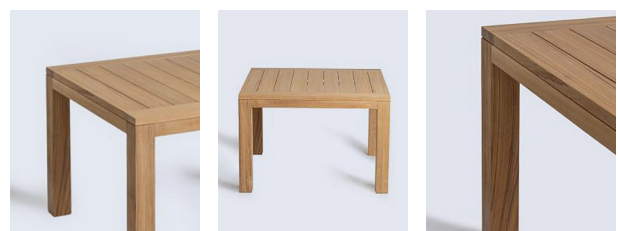

Specifications:

Length : 1115 mm

Depth : 1115 mm

Height : 750 mm

Material: Burma Teak

Finish: Unpolished