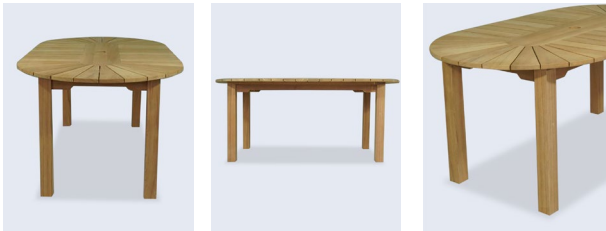

TEAK INLE OVEL TABLE

Product code : TFO-029-1800

Simplicity of line and form appeal to a modern sensibility.

The linear design is emphasized in the solid teak dining table making the table perfect for commercial dining.

Specifications:

Length : 1800 mm

Depth : 1000 mm

Height : 750 mm

Material: Burma Teak

Finish: Unpolished

TEAK INLE ROUND TABLE

Product code : TFO-030-1250

Simplicity of line and form appeal to a modern sensibility.

The linear design is emphasized in the solid teak dining table making the table perfect for commercial dining.

Specifications:

Length : 1250 mm

Depth : 1250 mm

Height : 750 mm

Material: Burma Teak

Finish: Unpolished