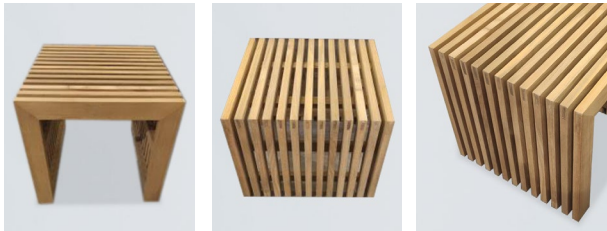

Simplicity of line and form appeal to a modern sensibility.

The linear design is emphasized in the solid teak dining table making the table perfect for commercial dining.

Specifications:

Length : 1500 - 1800 mm

Depth : 900 mm

Height : 750 mm

Material: Burma Teak

Finish: Unpolished

TEAK YOMA STOOL

Product code : TFO-025-440

Simplicity of line and form appeal to a modern sensibility.

The linear design is emphasized in the solid teak dining table making the table perfect for commercial dining.