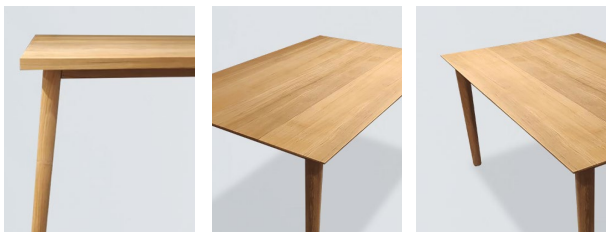

The linear design is emphasized in the solid teak dining table making the table perfect for commercial dining.

Specifications:

Length : 1950 mm

Depth : 720 mm

Height : 505 mm

Material: Burma Teak

Finish: Unpolished