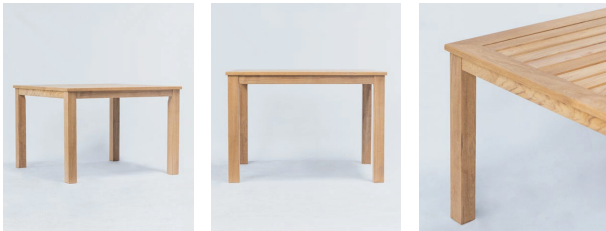

Adjustable deckchair in solid teak

The design of the steamer chair is inspired by its centuries-old use on luxury cruise ships. The ergonomically shaped seat and back follow the body and encourage a complete state of relaxation.

Specifications:

Length : 1700 mm

Width : 950 mm

Height : 600 mm

Material: Burma Teak

Finish: Unpolished

SQUARE DINING TABLE

Product code : TFO-007

Simplicity of line and form appeal to a modern sensibility.

The linear design is emphasized in the solid teak dining table making the table perfect for commercial dining.

Specifications:

Length : 1000 mm