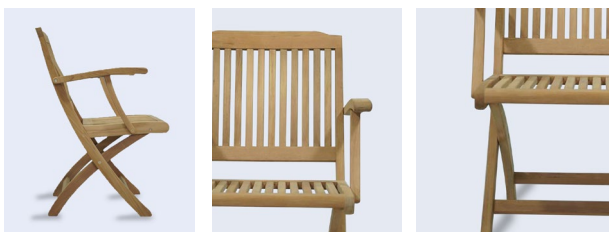

Specifications:

Length : 590 mm

Depth : 620 mm

Height : 860 mm

Material: Burma Teak

Finish: Unpolished

TEAK CLASSIC FOLDING CHAIR

Product code : TFI-018