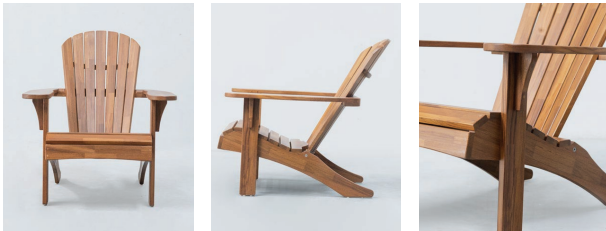

An Elegant garden bench

The seat and backrest are ergonomically shaped. The back slats run without a tangible transition into the crossbeams, ensuring a relaxed body posture.

The garden bench is available in two different sizes: 1200 & 1500 mm wide.

Specifications:

Length : 1200 - 1500 mm

Depth : 650 mm

Height : 940 mm

Material: Burma Teak

Finish: Matte, Water based PU

AMBER FJ CHAIR

Product code : TFO-011

Ergonomically shaped seat for optimal comfort

The Amber FJ chair made in Teak promises maximum comfort thanks to its ergonomically shaped seat and back. This chair will quickly become your favourite item in the garden or on your patio.