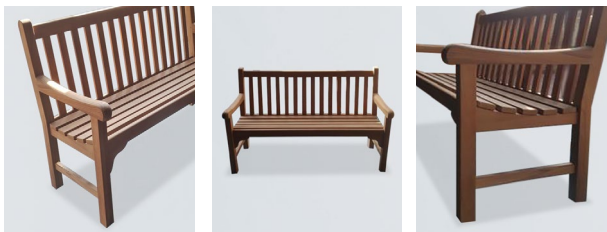

A Elegant garden bench

The seat and backrest are ergonomically shaped. The back slats run without a tangible transition into the crossbeams, ensuring a relaxed body posture. The garden bench is available in two different sizes: 1200 and 1500 mm wide.

Specifications:

Length : 1200 - 1500 mm

Depth : 650 mm

Height : 940 mm

Material: Burma Teak

Finish: Matte, Water based PU

ARM CHAIR

Product code : TFO-016

Maximum comfort

The Arm stacking chair is a comfortable stacking garden chair with beautifully shaped armrests and made durable for outdoors.

Specifications:

Length : 630 mm

Depth : 600 mm

Height : 900 mm

Material: Burma Teak