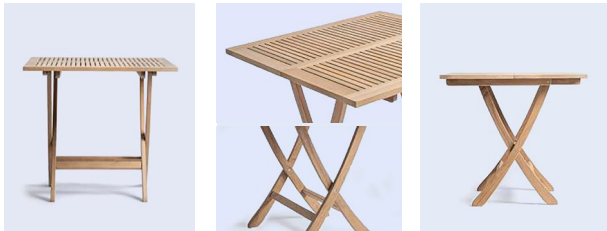

Simplicity of line and form appeal to a modern sensibility.

The linear design is emphasized in the solid teak dining table making the table perfect for commercial dining.

Specifications:

Length : 1520 - 1760 - 2130 mm

Depth : 910 mm

Height : 900 mm

Material: Burma Teak

Finish: Unpolished

TEAK FOLDING SQUARE TABLE

Product code : TFO-018-800

The simplicity of line and form appeals to a modern sensibility.

The linear design is emphasized in the solid teak table, making it a perfect choice for commercial settings. Additionally, if you require a versatile option, our folding table offers both practicality and style to suit various needs and settings.