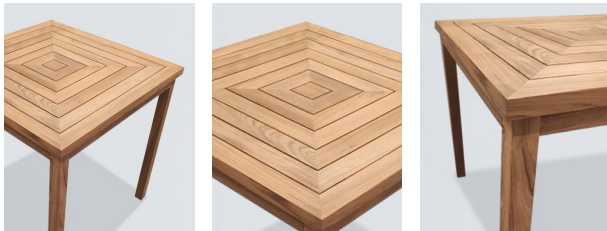

TEAK BAGO 40 x 40 SQUARE TABLE

Product code : TFO-035

Simplicity of line and form appeal to a modern sensibility.

The linear design is emphasized in the solid teak dining table making the table perfect for commercial dining.

Specifications:

Length : 800 mm

Depth : 700 mm

Height : 750 mm

Material: Burma Teak

Finish: Unpolished

TEAK BAGON 70 x 80 TABLE

Product code : TFO-036

Simplicity of line and form appeal to a modern sensibility.

The linear design is emphasized in the solid teak dining table making the table perfect for commercial dining.

Specifications:

Length : 800 mm

Depth : 700 mm

Height : 750 mm

Material: Burma Teak

Finish: Unpolished