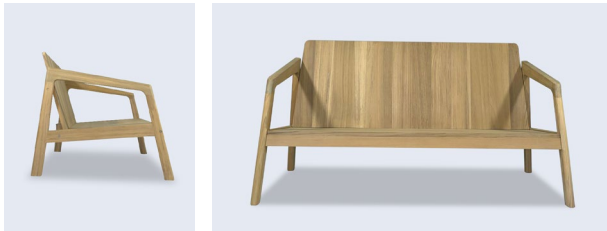

Specifications:

Length : 687 mm

Depth : 760 mm

Height : 595 mm

Material: Burma Teak

Finish: Unpolished

TEAK ROYAL MAWLAMYINE LOUNGE-2

Product code : TFI-026-2