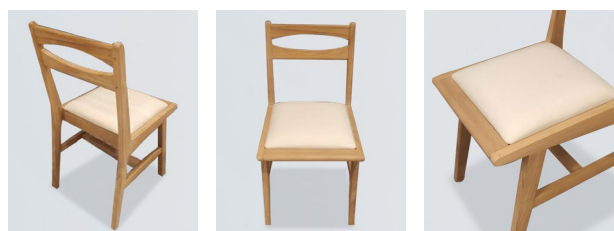

Specifications:

Length : 600 mm
Depth : 620 mm
Height : 840 mm

Material: Burma Teak

Finish: Unpolished

CLASSIC TEAK CHAIR

(Seat with Cushion)

Product code : TFI-004

The perfect combination of style and function. Designed with both form and function in mind, this chair is the epitome of contemporary chic. Its clean lines and sleek design make it the perfect addition to any outdoor or indoor dining area.

Specifications:

Length : 540 mm
Depth : 600 mm
Height : 860 mm

Material: Burma Teak

Finish: Unpolished

CLASSIC TEAK CHAIR

Product code : TFI-005

The perfect combination of style and function. Designed with both form and function in mind, this chair is the epitome of contemporary chic. Its clean lines and sleek design make it the perfect addition to any outdoor or indoor dining area.