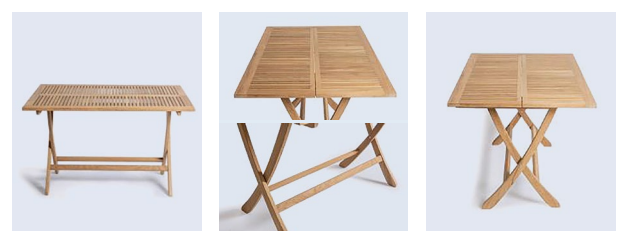

The simplicity of line and form appeals to a modern sensibility.

The linear design is emphasized in the solid teak table, making it a perfect choice for commercial settings. Additionally, if you require a versatile option, our folding table offers both practicality and style to suit various needs and settings.

Specifications:

Length : 1200 mm

Depth : 800 mm

Height : 750 mm

Material: Burma Teak

Finish: Unpolished

TEAK FOLDING ROUND TABLE

Product code : TFO-018-900 RT