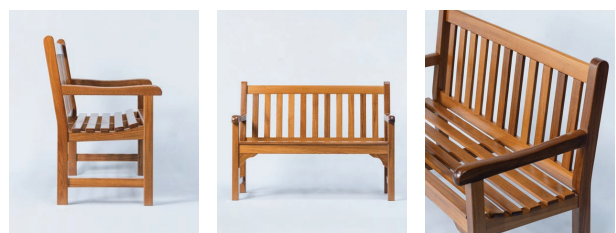

An Elegant garden bench

The seat and backrest are ergonomically shaped. The back slats run without a tangible transition into the crossbeams, ensuring a relaxed body posture.

The garden bench is available in two different sizes: 1200 & 1500 mm wide.

Specifications:

Length : 1200 - 1500 mm

Depth : 650 mm

Height : 940 mm

Material: Burma Teak

Finish: Matte, Water based PU

AMBER FJ CHAIR

Product code : TFO-011

Ergonomically shaped seat for optimal comfort

The Amber FJ chair made in Teak promises maximum comfort thanks to its ergonomically shaped seat and back. This chair will quickly become your favourite item in the garden or on your patio.