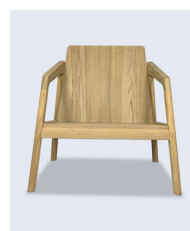

Specifications:

Length : 687 mm

Depth : 760 mm

Height : 595 mm

Material: Burma Teak

Finish: Unpolished