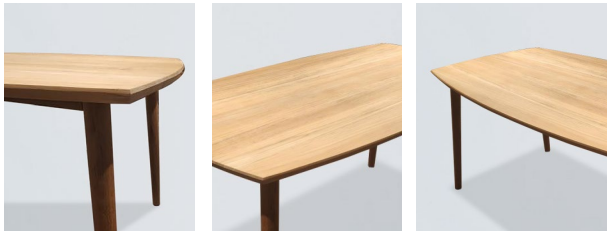

TEAK MILANO OVAL DINING TABLE

Product code : TFI-030

Simplicity of line and form appeal to a modern sensibility.

The linear design is emphasized in the solid teak dining table making the table perfect for commercial dining.

Specifications:

Diameter : 836 mm

Height : 750 mm

Material: Burma Teak

Finish: Matte, Water based PU

TEAK MONACO RECTANGLE DINING TABLE

Product code : TFI-031

Simplicity of line and form appeal to a modern sensibility.

The linear design is emphasized in the solid teak dining table making the table perfect for commercial dining.

Specifications:

Diameter : 836 mm

Height : 750 mm

Material: Burma Teak

Finish: Matte, Water based PU