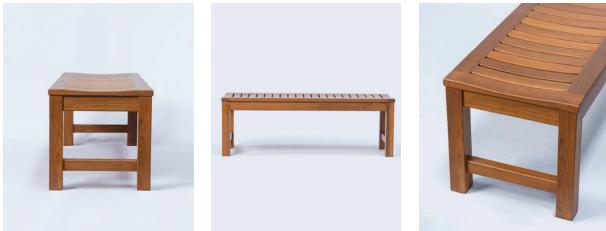

WV BENCH

Product code :

TFO-009-48, TFO-009-60, TFO-009-72

Geometric design adds style to any outdoor space.

The WV 4 ft. 7 in. outdoor backless bench is the perfect size for use along a pathway or as a casual seating option around a dining table. Tightly spaced, contoured seat slats add comfort.

Specifications:

Length : 1400 mm

Depth : 460 mm

Height : 430 mm

Material: Burma Teak

Finish: Matte, Water based PU

EMILY BENCH

Product code : TFO-010-120, TFO-010-150

An Elegant garden bench

The seat and backrest are ergonomically shaped. The back slats run without a tangible transition into the crossbeams, ensuring a relaxed body posture.

The garden bench is available in two different sizes: 1200 & 1500 mm wide.

Specifications:

Length : 1200 - 1500 mm

Depth : 650 mm

Height : 940 mm

Material: Burma Teak

Finish: Matte, Water based PU