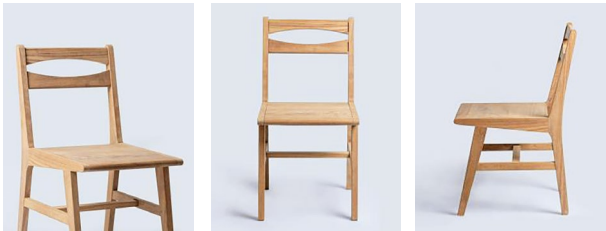

Specifications:

Length : 600 mm
Depth : 620 mm
Height : 840 mm

Material: Burma Teak

Finish: Unpolished

CLASSIC TEAK CHAIR

(Seat with Cushion)

Product code : TFI-004

The perfect combination of style and function. Designed with both form and function in mind, this chair is the epitome of contemporary chic. Its clean lines and sleek design make it the perfect addition to any outdoor or indoor dining area.

Specifications:

Length : 540 mm
Depth : 600 mm
Height : 860 mm

Material: Burma Teak

Finish: Unpolished

CLASSIC TEAK CHAIR

Product code : TFI-005

The perfect combination of style and function. Designed with both form and function in mind, this chair is the epitome of contemporary chic. Its clean lines and sleek design make it the perfect addition to any outdoor or indoor dining area.