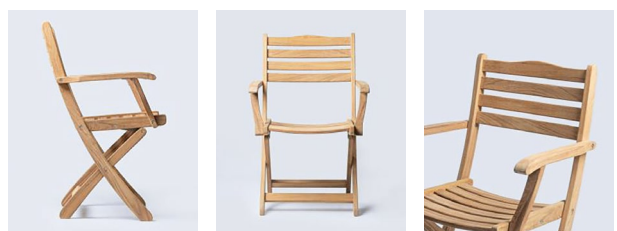

Specifications:

Length : 540 mm
Depth : 620 mm
Height : 940 mm

Material: Burma Teak
Finish: Unpolished