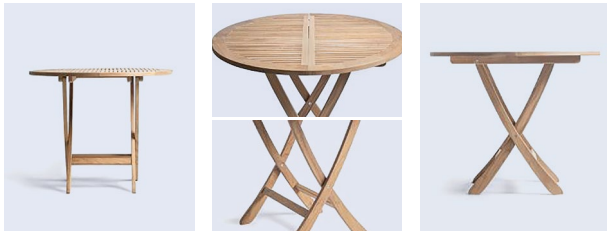

The simplicity of line and form appeals to a modern sensibility.

The linear design is emphasized in the solid teak table, making it a perfect choice for commercial settings. Additionally, if you require a versatile option, our folding table offers both practicality and style to suit various needs and settings.

Specifications:

Length : 1200 mm

Depth : 800 mm

Height : 750 mm

Material: Burma Teak

Finish: Unpolished

TEAK FOLDING ROUND TABLE

Product code : TFO-018-900 RT