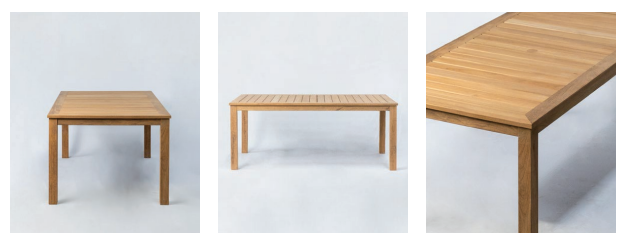

Specifications:

Length : 2400 - 3000 mm

Width : 1000 mm

Height : 760 mm

Material: Burma Teak

Finish: Unpolished