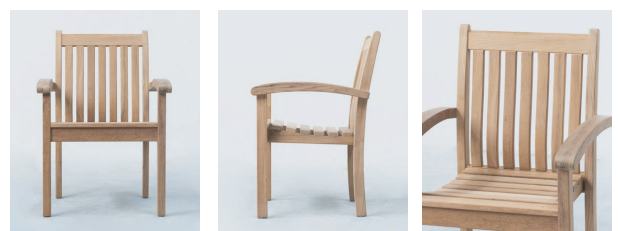

Specifications:

Length : 630 mm

Depth : 600 mm

Height : 900 mm

Material: Burma Teak

Finish: Unpolished