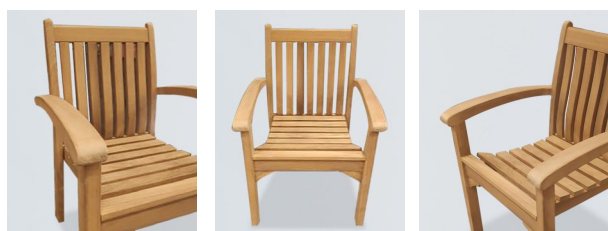

Product code : TFI-002

The Arm stacking chair is a comfortable stacking chair with beautifully shaped armrests, expertly crafted from durable teak wood, perfect for creating a cozy outdoor seating area. It's designed to provide relaxation and comfort in any setting.

Specifications:

Length : 600 mm

Depth : 620 mm

Height : 840 mm

Material: Burma Teak

Finish: Matte, Water based PU

TEAK ALEXANDER STACKING CHAIR

Product code : TFI-003

The Arm stacking chair is a comfortable stacking chair with beautifully shaped armrests, expertly crafted from durable teak wood, perfect for creating a cozy outdoor seating area. It's designed to provide relaxation and comfort in any setting.