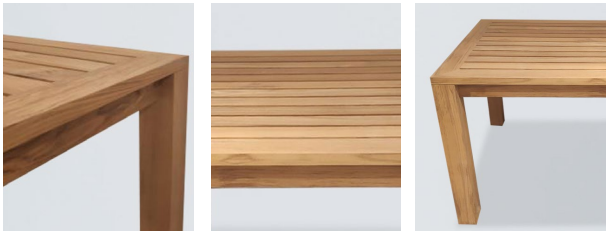

TEAK CLASSIC SQUARE TABLE

Product code : TFO-041

Simplicity of line and form appeal to a modern sensibility.

The linear design is emphasized in the solid teak dining table making the table perfect for commercial dining.

Specifications:

Length : 800 mm

Depth : 700 mm

Height : 750 mm

Material: Burma Teak

Finish: Unpolished

TEAK UMBRELLA (Ø8')

Product code : TFU-001-08-08

Simplicity of line and form appeal to a modern sensibility.

The linear design is emphasized in the solid teak dining table making the table perfect for commercial dining.

Specifications:

Length : 2000 mm

Depth : 1050 mm

Height : 750 mm

Material: Burma Teak

Finish: Unpolished