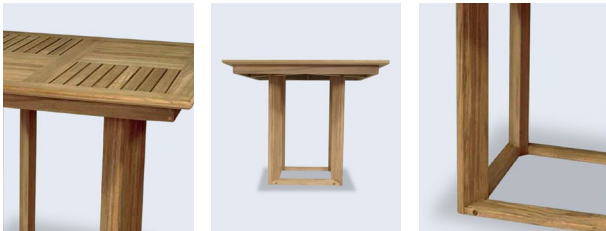

TEAK SQUARE TABLE

Product code : TFO-033-900

Simplicity of line and form appeal to a modern sensibility.

The linear design is emphasized in the solid teak dining table making the table perfect for commercial dining.

Specifications:

Length : 900 - 1500 - 1800 mm

Depth : 900 mm

Height : 750 mm

Material: Burma Teak

Finish: Unpolished

TEAK GOLF FOLDING CHAIR

Product code : TFO-034

Simplicity of line and form appeal to a modern sensibility.

The linear design is emphasized in the solid teak dining table making the table perfect for commercial dining.

Specifications:

Length : 565 mm

Depth : 494 mm

Height : 950 mm

Material: Burma Teak

Finish: Unpolished