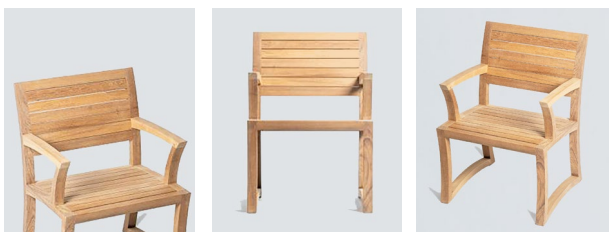

It's designed to provide relaxation and comfort in any setting.

Specifications:

Length : 600 mm

Depth : 600 mm

Height : 840 mm

Material: Burma Teak

Finish: Unpolished

TEAK STACKING BB CHAIR

Product code : TFI-002

The Arm stacking chair is a comfortable stacking chair with beautifully shaped armrests, expertly crafted from durable teak wood, perfect for creating a cozy outdoor seating area. It's designed to provide relaxation and comfort in any setting.