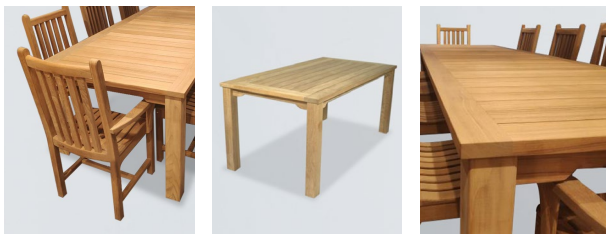

TEAK BLAZE RECTANGLE TABLE

Product code : TFO-022-2400 / 3200

Incorporating robust elegance, our solid teak table and Arm stacking chair exhibit a harmonious blend of simplicity and style, appealing to modern sensibilities. The linear design of these pieces is accentuated by the timeless allure of teak wood, making them suitable for commercial settings and versatile outdoor use.

Specifications:

Length : 2400 - 3200 mm

Depth : 1000 mm

Height : 750 mm

Material: Burma Teak

Finish: Matte, Water based PU

TEAK DORA SQUARE TABLE

Product code : TFO-023-900

Simplicity of line and form appeal to a modern sensibility.

The linear design is emphasized in the solid teak dining table making the table perfect for commercial dining.

Specifications:

Length : 900 mm

Depth : 900 mm

Height : 750 mm

Material: Burma Teak

Finish: Unpolished